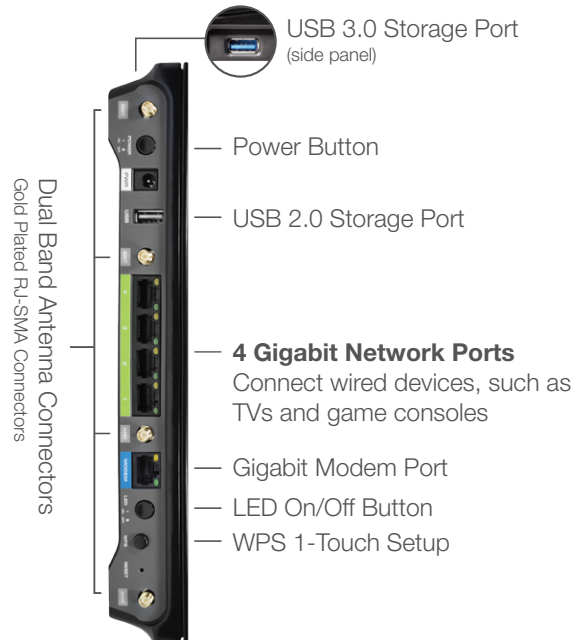

ANTENNAS

	Standard 802.11ac Router	ARTEMIS High Power AC1300 Router RTA1300M	TITAN High Power AC1900 Router RTA1900	ATHENA-R2 High Power AC2600 Router RTA2600-R2
External		2	4	4
High Gain		●	●	●
4 Antenna Technology			●	●

KEY FEATURES

	Standard 802.11ac Router	ARTEMIS High Power AC1300 Router RTA1300M	TITAN High Power AC1900 Router RTA1900	ATHENA-R2 High Power AC2600 Router RTA2600-R2
4X Stream Wi-Fi				●
MU-MIMO Technology		●		●
Dual-Core Processor			●	
Quad-Core Processor		●		●
Advanced Prioritizations (QoS)		●	●	●
USB 2.0 Storage			●	●
USB 3.0 Storage		●	●	●
Gigabit Ports		4	4	4
Smart Security / Parental Controls		●	●	●

2.4GHz | 5GHz SIMULTANEOUS

WORKS WITH
802.11 a/b/g/n AC

TECHNICAL SPECIFICATIONS

Frequency Bands: 2.4GHz/5GHz 802.11a/b/g/n/ac

Wireless Speed: 2.4GHz 800Mbps +

5GHz 1733Mbps (simultaneous)

Processor: High Power 1.3GHz Quad-Core Processor

Memory: 128MB Flash, 256MB DDR3

Amplifiers: 4 x 2.4GHz Amplifiers

4 x 5GHz Amplifiers

8 x Low Noise Amplifiers

Antennas: 4 x Detachable High Gain 5dBi Dual Band Antennas

Ports: 1 x RJ-45 10/100/1000M (WAN)

4 x RJ-45 10/100/1000M (LAN)

1 x USB 3.0 Port

1 x USB 2.0 Port

PACKAGE CONTENTS

• ATHENA-R2

High Power AC2600 Wi-Fi Router with MU-MIMO

• 4 x Detachable High Gain Dual Band Antennas

• Power Adapter (100-240v)

• RJ-45 Ethernet Cable

• Setup Guide

SYSTEM REQUIREMENTS

• Broadband Internet modem with Ethernet port

• Computer with wired or wireless network adapter

Designed by Amped Wireless in the USA

Amped Wireless
13089 Peyton Dr. #C307
Chino Hills, CA 91709

www.ampedwireless.com

1 (888) 573-8830

² For MU-MIMO to work, additional MU-MIMO capable devices must be connected to the network. To achieve the "up to 4X" data rate increase, four or more 1x1 MU-MIMO devices are needed with optimal network environment conditions.

³ All transmission rates listed, for example 800Mbps for 2.4GHz and 1733Mbps for 5GHz, are the physical data rates. Actual data throughput will be lower and may depend on external factors as well as the combination of devices connected to the router. AC2600 wireless speeds are achieved when connecting to other AC2600 capable devices.

Wi-Fi, Wi-Fi Protected Setup, and WPA2 are either registered trademarks or trademarks of the Wi-Fi Alliance.