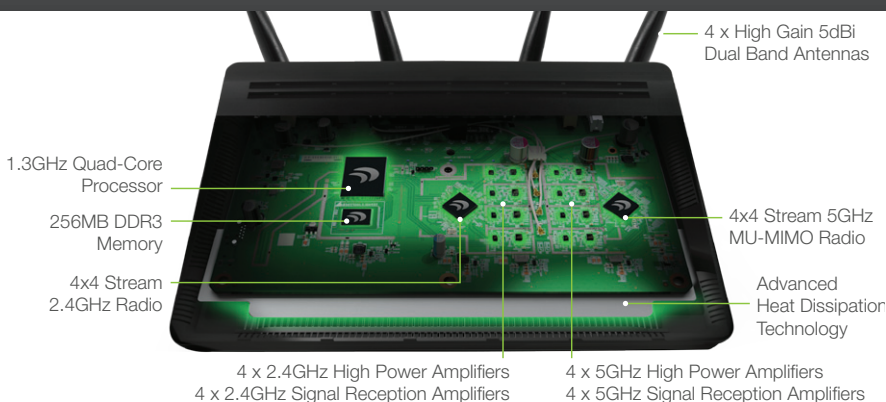

HIGH POWER TECHNOLOGY

A total of 16 amplifiers, a powerful Quad-Core Processor and 4 Antenna Technology deliver unprecedented performance, reliability and coverage.

ULTIMATE RANGE

KEY FEATURES

- **Maximum Wi-Fi Range**
  High Power Wi-Fi for whole home or whole office coverage
- **16 Powerful Amplifiers & 4 Antennas**
  Amplify Wi-Fi to the max with advanced amplifiers and 4 antennas
- **Advanced Multi-User MIMO**
  Deliver data to multiple devices at once for a boost in performance and up to 4X more speed²
- **Unmatched AC2600 Wi-Fi Speeds**
  Move faster than ever with speeds up to 2.53Gbps: 2.4GHz 800Mbps + 5GHz 1733Mbps³
- **4x4 4 Antenna Technology**
  Advanced 4 antenna, 4 stream architecture strengthens connections & covers more ground
- **High Power Quad-Core Processor**
  A 1.3GHz quad-core processor handles heavy traffic with ease, for the best Wi-Fi experience
- **Advanced Security Features**
  Adjust the coverage of your network, block websites and utilize SPI Firewall
- **Beamforming Technology**
  Strengthen Wi-Fi connections with focused Wi-Fi streams for each connected device
- **4K Ultimate Gaming, HD & 4K**
  Seamlessly stream HD and 4K content to multiple devices and eliminate gaming lag
- **Bandwidth Optimization**
  Prioritize bandwidth for specific applications, networks and devices on your network
- **Share Files with USB 3.0**
  Attach a USB drive to share files, locally or remotely, at faster speeds than ever before
  * USB Storage device not included.