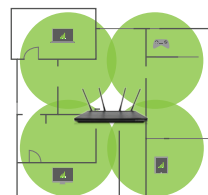

ATHENA-EX
4 Antenna-Rx Technology
Up to 800mW of Power¹
5dBi Antenna Gain