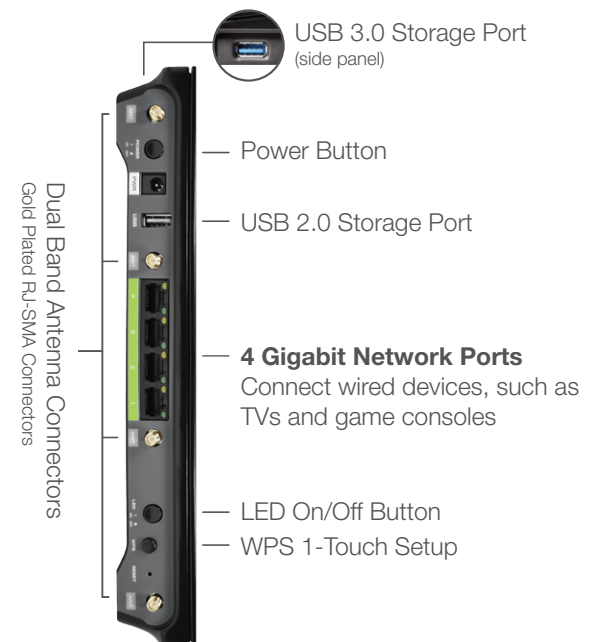

SPEED PERFORMANCE

AC1300 Dual Band N+AC Speeds	●			
AC1750 Dual Band N+AC Speeds		●		
AC1900 Dual Band N+AC Speeds			●	
AC2600 Dual Band N+AC Speeds				●

OUTPUT POWER / COVERAGE

Up to 600mW | 10,000 sq ft		●		
Up to 800mW | 12,000 sq ft	●			
Up to 800mW | 14,000 sq ft			●	
Up to 800mW | 15,000 sq ft				●

ANTENNAS

External | Detachable	1	3	4	4
Dual Band	●	●	●	●
4 Antenna Technology			●	●

KEY FEATURES

Discreet Plug-In Design		●		
Signal Strength LED		●	●	●
Universal: Works with All Routers³	●	●	●	●
Gigabit Wired Ports	1	5	5	4
Power Processor	●	●	●	●
Dual-Core Processor			●	●
USB 2.0 Storage			●	●
USB 3.0 Storage				●

TECHNICAL SPECIFICATIONS

Frequency Bands: 2.4GHz/5GHz 802.11a/b/g/n/ac
Wireless Speed: 2.4GHz 800Mbps +
5GHz 1733Mbps (simultaneous)

Processor: Dual-Core
Memory: 128MB DDR3
Amplifiers: 4 x 2.4GHz Amplifiers
4 x 5GHz Amplifiers
8 x Low Noise Amplifiers

Antennas: 4 x Detachable High Gain 5dBi Dual Band Antennas
Ports: 4 x RJ-45 10/100/1000M (LAN)
1 x USB 3.0 Port
1 x USB 2.0 Port

PACKAGE CONTENTS

- **ATHENA-EX** High Power AC2600 Wi-Fi Range Extender with MU-MIMO
- 4 x Detachable High Gain Dual Band Antennas
- Power Adapter (100-240v)
- Setup Guide
- CD: User's Guide & Installation Video

SYSTEM REQUIREMENTS

- 2.4GHz or 5GHz 802.11a/b/g/n or ac Wi-Fi Network
- Computer, tablet or smartphone with Wi-Fi access and a web browser

Specifications are subject to change without notice.

² All transmission rates listed, for example 600Mbps for 2.4GHz and 1300Mbps for 5GHz, are the physical data rates. Actual data throughput will be lower and may depend on external factors as well as the combination of devices connected to the router. AC2600 wireless speeds are achieved when connecting to other AC2600 capable devices.

⁴ For MU-MIMO to work, additional MU-MIMO capable devices must be connected to the network. To achieve the "up to 3X" data rate increase, three or more 1x1 MU-MIMO devices are needed with optimal network environment conditions. For the latest MU-MIMO functionality, a firmware upgrade may be required.

AirPlay, AirPrint, Home Sharing are either registered trademarks or trademarks of Apple Inc. Wi-Fi, Wi-Fi Protected Setup, and WPA2 are either registered trademarks or trademarks of the Wi-Fi Alliance.

Designed by Amped Wireless in the USA

Amped Wireless
13089 Peyton Dr. #C307
Chino Hills, CA 91709
1(888) 573-8830

www.ampedwireless.com