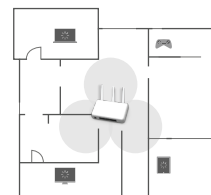

Standard Extender
Up to 50mW of Power
1dBi Antenna Gain