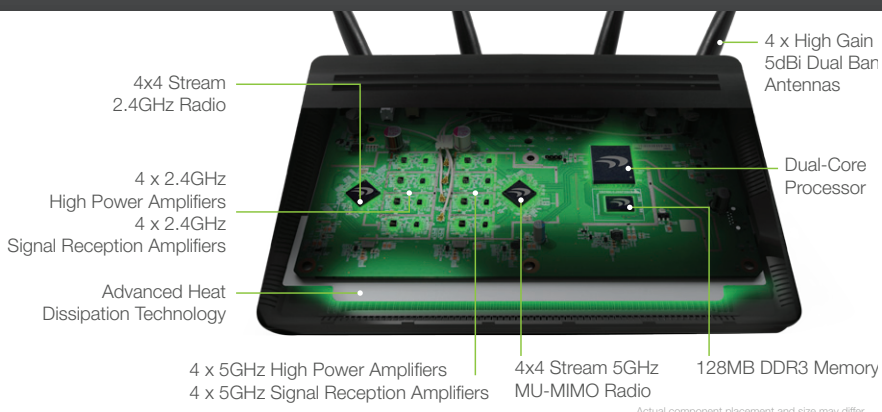

UP TO 15,000 SQ FT*

KEY FEATURES

-  Up to 15,000 Sq Ft of Coverage
Bring long range, reliable Wi-Fi to your entire home or office
-  Eliminate Wi-Fi Dead Spots
Amplify Wi-Fi to the max with 16 amplifiers and 4 high gain antennas
-  AC2600 Wi-Fi Speeds + MU-MIMO
Move faster on all devices with speeds up to: 2.4GHz 800Mbps + 5GHz 1733Mbps²
- 4x4** 4 Antenna Technology
The advanced 4 antenna, 4 stream architecture strengthens connections & covers more ground
-  High Power Dual-Core Processor
A Dual-Core Processor handles heavy traffic with ease, for the best Wi-Fi experience
-  BoostBand™ Technology
Streamline Wi-Fi traffic and increase speeds by up to 2X¹
-  Wi-Fi Coverage Control
Adjust the distance of your extended Wi-Fi network for more control
-  Guest Networks & User Access
Adjust the distance of your extended Wi-Fi network for more control
-  AirPlay®, AirPrint™, & Home Sharing
Compatible with all Apple networking features
-  Share Files with USB 3.0
Attach a USB drive* to instantly share files, locally, at blazing-fast speeds
* USB Storage device not included.

HOW IT WORKS

The **ATHENA-EX** expands the range of any standard Wi-Fi router by repeating the signal (2.4GHz and/or 5GHz) and redistributing it in a new, extended location at blazing-fast speeds.

HIGH POWER TECHNOLOGY

A total of 16 amplifiers, a powerful Dual-Core Processor and 4 Antenna Technology deliver unprecedented performance, reliability and coverage.

ATHENA-EX
4 Antenna-Rx Technology
Up to 800mW of Power¹
5dBi Antenna Gain