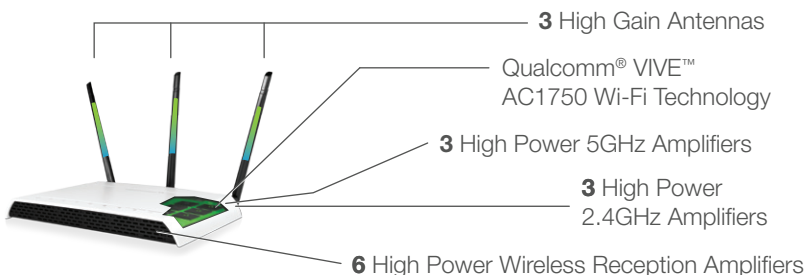

HIGH POWER TECHNOLOGY

12 High Power Amplifiers & 3 High Gain Antennas Boost Wi-Fi Performance