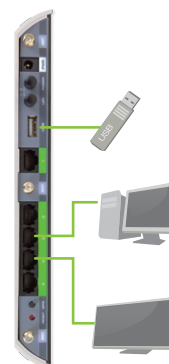

The Range Extender features AC1750 Wi-Fi speeds to provide enough bandwidth for the most demanding networks. It is also built with five gigabit wired ports for connecting additional devices, such as PCs, gaming consoles, or smart TVs to your Wi-Fi network. The RE1750A works with all brands of standard, single or dual band Wi-Fi routers and service provider gateways. Add the RE1750A to your network and start enjoying your Wi-Fi where you want to most.

KEY FEATURES

-  **Long Range Wi-Fi**
Extend the range of any Wi-Fi router by up to 12,000 sq ft*
-  **Eliminate Wi-Fi Dead Spots**
Penetrate walls with high power Wi-Fi
-  **Blazing-Fast AC1750 Wi-Fi**
Move fast with AC1750 speeds: 2.4GHz 450Mbps + 5GHz 1300Mbps
-  **BoostBand™ Technology**
Streamline Wi-Fi traffic and increase speeds by up to 2X*
-  **Powerful Processor**
Experience more with faster networking speeds
-  **Guest Networks & User Access**
Create up to 8 networks for guests and restrict access to specific users
-  **Wi-Fi Coverage Control**
Adjust the distance of your wireless network
-  **Gigabit Network Bridge**
Connect more wired devices like smart TVs and gaming consoles at gigabit speeds
-  **AirPlay®, AirPrint™, & Home Sharing**
Works with all Apple networking features

HIGH POWER TECHNOLOGY

12 High Power Amplifiers & 3 High Gain Antennas Boost Wi-Fi Performance

WIRED DEVICES

PCs, Smart TVs & Gaming Consoles

Connect 5 wired devices to your network at gigabit speeds.

USB File Sharing