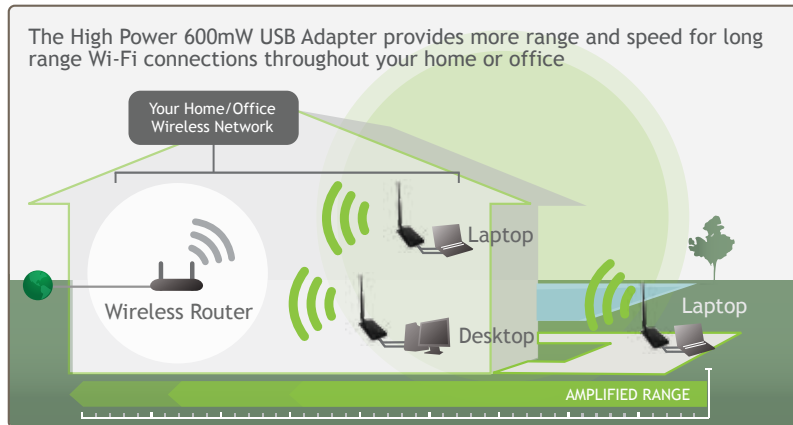

High Power Wireless-300N USB Adapter

UA600

The Amped Wireless High Power USB Adapter provides your Mac or Windows laptop or desktop computer with high speed 300Mbps Wi-Fi access and superior wireless range. The UA600 is a high performance wireless network adapter that allows your PC or Mac to connect to 2.4GHz 802.11b/g/n Wi-Fi networks from up to three times greater distance than other wireless adapters through the use of a 600mW power amplifier and a 5dBi high gain antenna.

How it Works:

Advanced Amped Technology:

Range:

An advanced 600mW Wi-Fi amplifier boosts wireless reception and performance.

The UA600 is optimally tuned with a 5dBi High Gain omni-directional antenna for maximum range

Speed:

IEEE 802.11n Wireless-N Technology provides 300Mbps of wireless data transfer speed (Rx)

Key Features

- 10X the Wireless Output Power of standard adapters
- Max speed for fast data transfers and media streaming
- Works with all brands of wireless b/g/n, 2.4GHz networks

Dual USB Connection

Utilizes 2 USB ports for maximum range and performance

Amped Wireless Technology

High Gain 5dBi Antenna

600mW Amplifier Inside

- Standard Wi-Fi adapters have antennas with no gain and an output power of 60mW. The UA600 features 10X more output power and 5X more antenna gain!