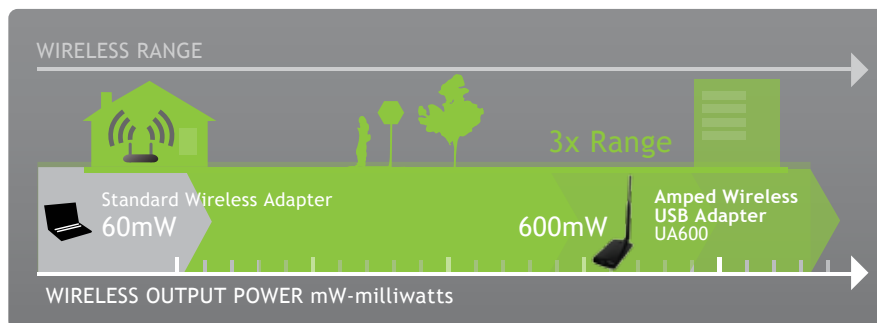

Speed:

IEEE 802.11n Wireless-N Technology provides 300Mbps of wireless data transfer speed (Rx)