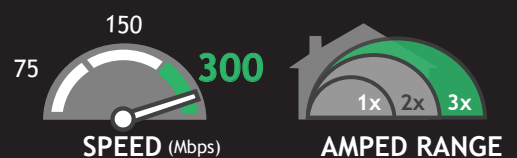

Wireless Performance