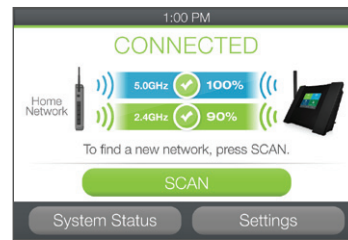

Connect your Wi-Fi devices to the Extender and enjoy your new, extended Wi-Fi network.