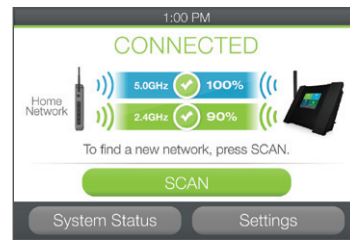

Connect your Wi-Fi devices to the Extender and enjoy your new, extended Wi-Fi network.