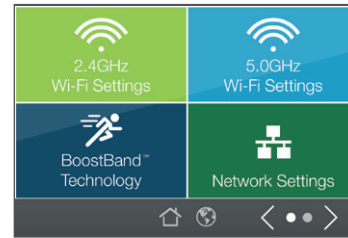

PRODUCT COMPARISON

	High Power Touch Screen Wi-Fi Range Extender TAP-EX	High Power Touch Screen AC750 Wi-Fi Range Extender TAP-EX2	High Power Touch Screen AC1750 Wi-Fi Range Extender TAP-EX3
SPEED PERFORMANCE			
N300 N Speed	●		
AC750 Dual Band N+AC Speeds		●	
AC1750 Dual Band N+AC Speeds			●
OUTPUT POWER / COVERAGE			
Number of Amplifiers	4	6	12
Up to 10,000 sq ft	●	●	
Up to 12,000 sq ft			●
ANTENNAS			
High Gain	2	2	3
Detachable | External	1	1	1
Dual Band		●	●
KEY FEATURES			
Wired Ports	2	3	5
Gigabit Wired Ports			●
USB Storage Support	●	●	●
Qualcomm® Internet Processor			●
Touch Screen Setup	●	●	●
Touch Screen: 3.5"	●	●	
Touch Screen: 4"			●

EASY TOUCH SCREEN SETUP

The easy touch screen setup makes setup a breeze.