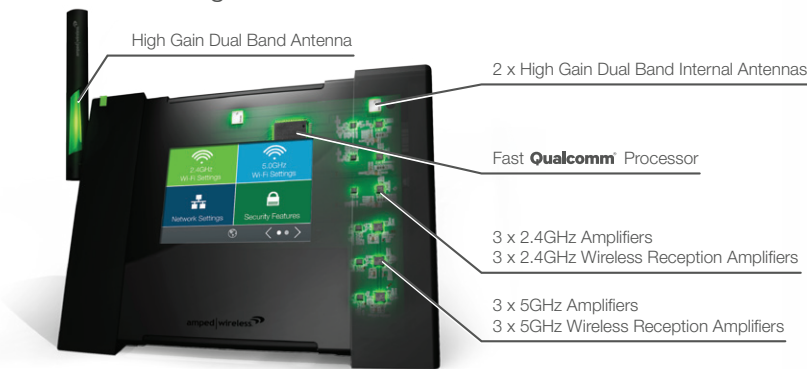

HIGH POWER TECHNOLOGY

High Power Amplifiers and High Gain Antennas boost the Wi-Fi signal for unmatched range.