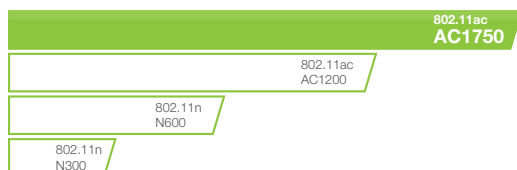

BLAZING-FAST AC1750 SPEEDS

AC1750 Wi-Fi delivers up to 6X more speed than N300. With AC1750 speeds you can stream HD video, download and share faster on multiple devices at once.