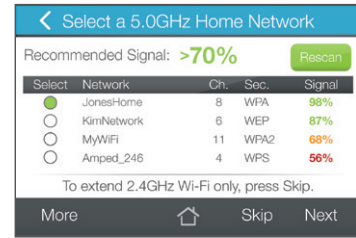

Scan for and select the 2.4 and 5GHz Wi-Fi networks that you wish to extend.