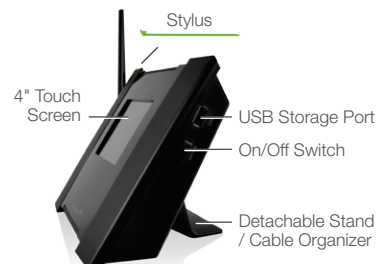

BLAZING-FAST AC1750 SPEEDS

AC1750 Wi-Fi delivers up to 6X more speed than N300. With AC1750 speeds you can stream HD video, download and share faster on multiple devices at once.

PORTS & DETAILS

Connect wired devices, such as TVs and game consoles to one of the 5 gigabit ports for blazing-fast wired connections. Easily share USB files via the USB port, navigate the large 4" touch screen with a built in stylus, and utilize the stand that doubles as a cable organizer.

Gigabit Local Network Ports

Stylus
4" Touch Screen
USB Storage Port
On/Off Switch

Detachable Stand / Cable Organizer

Height: 6.13"
Width: 8.13"
Depth: 2.13"

PRODUCT COMPARISON

	High Power Touch Screen Wi-Fi Range Extender TAP-EX	High Power Touch Screen AC750 Wi-Fi Range Extender TAP-EX2	High Power Touch Screen AC1750 Wi-Fi Range Extender TAP-EX3
SPEED PERFORMANCE			
N300 N Speed	●		
AC750 Dual Band N+AC Speeds		●	
AC1750 Dual Band N+AC Speeds			●
OUTPUT POWER / COVERAGE			
Number of Amplifiers	4	6	12
Up to 10,000 sq ft	●	●	
Up to 12,000 sq ft			●
ANTENNAS			
High Gain	2	2	3
Detachable External	1	1	1
Dual Band		●	●
KEY FEATURES			
Wired Ports	2	3	5
Gigabit Wired Ports			●
USB Storage Support	●	●	●
Qualcomm® Internet Processor			●
Touch Screen Setup	●	●	●
Touch Screen: 3.5"	●	●	
Touch Screen: 4"			●