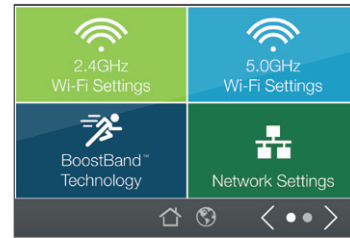

PRODUCT COMPARISON

	High Power Touch Screen Wi-Fi Range Extender TAP-EX	High Power Touch Screen AC750 Wi-Fi Range Extender TAP-EX2	High Power Touch Screen AC1750 Wi-Fi Range Extender TAP-EX3
SPEED PERFORMANCE			
N300 N Speed	●		
AC750 Dual Band N+AC Speeds		●	
AC1750 Dual Band N+AC Speeds			●
OUTPUT POWER / COVERAGE			
Number of Amplifiers	4	6	12
Up to 10,000 sq ft	●	●	
Up to 12,000 sq ft			●
ANTENNAS			
High Gain	2	2	3
Detachable | External	1	1	1
Dual Band		●	●
KEY FEATURES			
Wired Ports	2	3	5
Gigabit Wired Ports			●
USB Storage Support	●	●	●
Qualcomm® Internet Processor			●
Touch Screen Setup	●	●	●
Touch Screen: 3.5"	●	●	
Touch Screen: 4"			●

EASY TOUCH SCREEN SETUP

The easy touch screen setup makes setup a breeze.