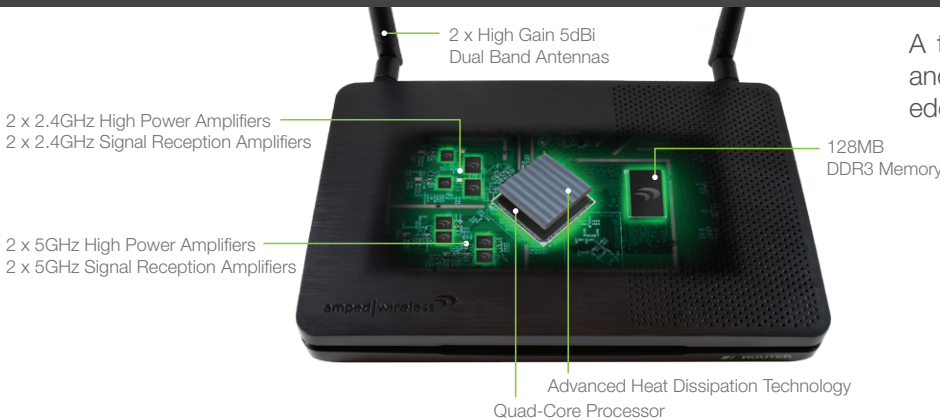

HIGH POWER TECHNOLOGY

A total of 8 advanced amplifiers, 2 high gain antennas and a powerful Qual-Core processor deliver unprecedented Wi-Fi performance and coverage.