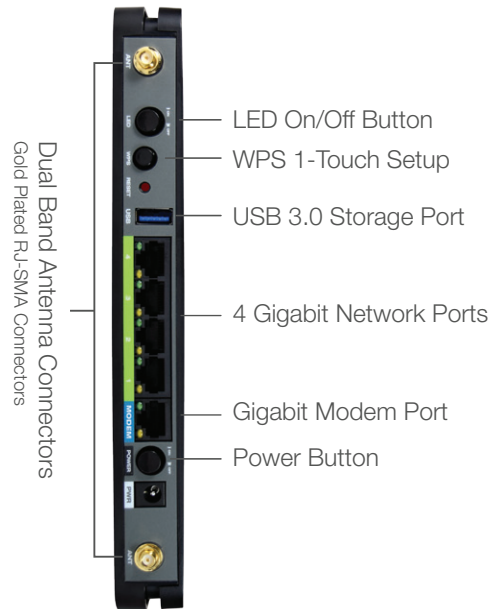

Standard 802.11ac Router
ARTEMIS High Power AC1300 Router **RTA1300M**
TITAN High Power AC1900 Router **RTA1900**
ATHENA High Power AC2600 Router **RTA2600**

SPEED PERFORMANCE

AC750 Dual Band N+AC Speeds	●			
AC1300 Dual Band N+AC Speeds		●		
AC1900 Dual Band N+AC Speeds			●	
AC2600 Dual Band N+AC Speeds				●

OUTPUT POWER / COVERAGE

Number of Amplifiers		8	14	16
Up to 800mW | Extreme Range		●		
Up to 800mW | Ultimate Range			●	●

ANTENNAS

External | High Gain		●	●	●
Detachable		2	4	4
4 Antenna Technology			●	●

KEY FEATURES

MU-MIMO Technology		●		●
Power Processor		●	●	●
Advanced Prioritizations (QoS)		●	●	●
USB 2.0 Storage			●	●
USB 3.0 Storage		●	●	●
Gigabit Ports		4	4	4
Smart Security / Parental Controls		●	●	●

2.4GHz | 5GHz SIMULTANEOUS
WORKS WITH 802.11 a/b/g/n **AC**

TECHNICAL SPECIFICATIONS

Frequency Bands: 2.4GHz/5GHz 802.11a/b/g/n/ac
Wireless Speed: 2.4GHz 399Mbps +
5GHz 866Mbps (simultaneous)

Processor: Quad-Core Processor

Memory: 128MB DDR3

Amplifiers: 2 x 2.4GHz Amplifiers

2 x 5GHz Amplifiers

4 x Low Noise Amplifiers

Antennas: 2 x Detachable High Gain 5dBi Dual Band Antennas

Ports: 1 x RJ-45 10/100/1000M (WAN)

4 x RJ-45 10/100/1000M (LAN)

1 x USB 3.0 Port

PACKAGE CONTENTS

- **ARTEMIS** High Power AC1300 Wi-Fi Router with MU-MIMO
- 2 x Detachable High Gain Dual Band Antennas
- Power Adapter (100-240v)
- RJ-45 Ethernet Cable
- Setup Guide

SYSTEM REQUIREMENTS

- Broadband Internet modem with Ethernet port
- Computer with wired or wireless network adapter

² All transmission rates listed, for example 399Mbps for 2.4GHz and 866Mbps for 5GHz, are the physical data rates. Actual data throughput will be lower and may depend on external factors as well as the combination of devices connected to the router. AC1300 wireless speeds are achieved when connecting to other AC1300 capable devices.

³ For MU-MIMO to work, additional MU-MIMO capable devices must be connected to the network.

Wi-Fi, Wi-Fi Protected Setup, and WPA2 are either registered trademarks or trademarks of the Wi-Fi Alliance.

Designed by Amped Wireless in the USA

Amped Wireless
13089 Peyton Dr. #C307
Chino Hills, CA 91709

www.ampedwireless.com
1 (888) 573-8830