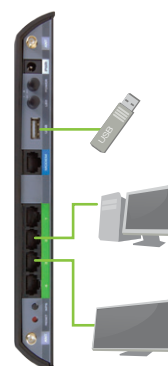

SHARE FILES WITH USB
Attach a USB drive* and easily share files locally or remotely

* USB Storage device not included.

HOW IT WORKS

Share a broadband Internet connection and create an ultra-fast, dual band Wi-Fi network with unmatched, long range coverage.

HIGH POWER TECHNOLOGY

8 High Power Amplifiers & 2 High Gain Antennas Boost Wi-Fi Performance

WIRED DEVICES

PCs, Smart TVs & Gaming Consoles

Connect 4 wired devices to your network at gigabit speeds.

USB File Sharing