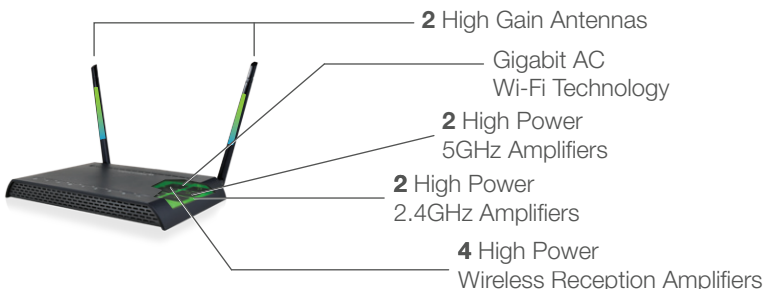

SHARE FILES WITH USB
Attach a USB drive* and easily share files locally or remotely

* USB Storage device not included.

HOW IT WORKS

Share a broadband Internet connection and create an ultra-fast, dual band Wi-Fi network with unmatched, long range coverage.

HIGH POWER TECHNOLOGY

8 High Power Amplifiers & 2 High Gain Antennas Boost Wi-Fi Performance

WIRED DEVICES

PCs, Smart TVs & Gaming Consoles

Connect 4 wired devices to your network at gigabit speeds.

USB File Sharing