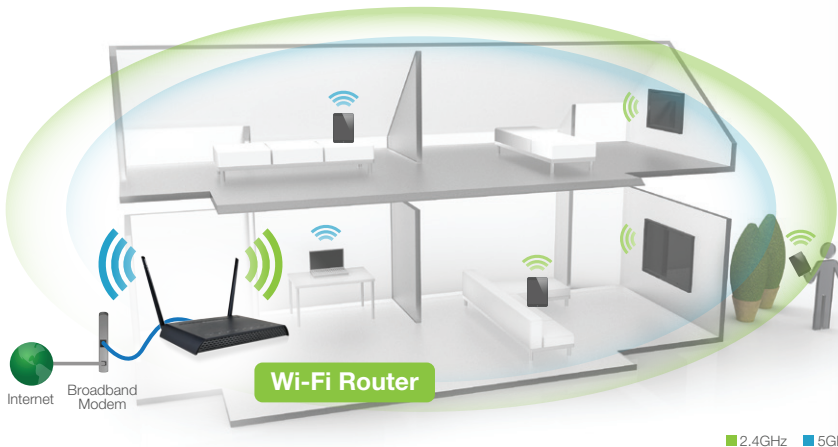

SEAMLESS HD STREAMING
Stream HD to multiple devices simultaneously

POWERFUL PROCESSOR
Connect and experience more with faster processing speeds

PARENTAL / SECURITY FEATURES
SPI Firewall, website blocking, and access controls

SHARE FILES WITH USB
Attach a USB drive* and easily share files locally or remotely

* USB Storage device not included.

HOW IT WORKS

Share a broadband Internet connection and create an ultra-fast, dual band Wi-Fi network with unmatched, long range coverage.

HIGH POWER TECHNOLOGY

8 High Power Amplifiers & 2 High Gain Antennas Boost Wi-Fi Performance

WIRED DEVICES

PCs, Smart TVs & Gaming Consoles

Connect 4 wired devices to your network at gigabit speeds.

USB File Sharing