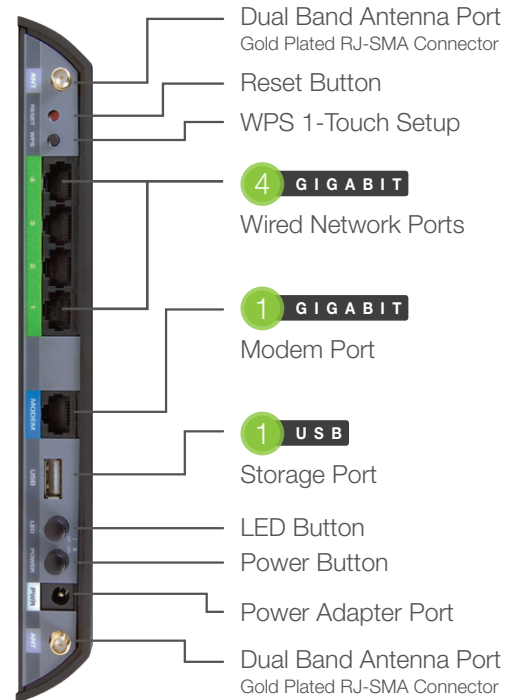

2.4GHz | 5GHz SIMULTANEOUS

WORKS WITH 802.11 a/b/g/n **AC**

TECHNICAL SPECIFICATIONS

Frequency Bands: 2.4GHz/5GHz 802.11a/b/g/n/ac

Wireless Speed: 2.4GHz 300Mbps +

5GHz 867Mbps (simultaneous)

Security: WEP, WPA, WPA2, WPA Mixed, WPS

Amplifiers: 2 x 2.4GHz Amplifiers

2 x 5GHz Amplifiers

4 x Low Noise Amplifiers

Antennas: 2 x Detachable High Gain Dual Band Antennas

Ports: 1 x RJ-45 10/100/1000M (WAN)

4 x RJ-45 10/100/1000M (LAN)

1 x USB 2.0 Port

PACKAGE CONTENTS

- High Power AC1200 Wi-Fi Router
- 2 x Detachable High Gain Dual Band Antennas
- Power Adapter (100-240v)
- RJ-45 Ethernet Cable
- Setup Guide
- CD: User's Guide & Installation Video

SYSTEM REQUIREMENTS

- Broadband Internet modem with Ethernet port
- Computer with wired or wireless network adapter

Designed by Amped Wireless in the USA

Amped Wireless
13089 Peyton Dr. #C307
Chino Hills, CA 91709

www.ampedwireless.com

1 (888) 573-8830