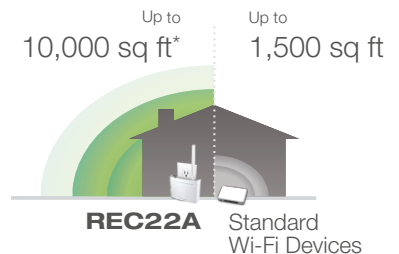

Gigabit Network Bridge
Connect one additional wired device, like a Smart TV, at gigabit speeds

HOW IT WORKS

The REC22A expands the range of any standard Wi-Fi router by repeating the signal (2.4GHz and/or 5GHz) and redistributing it in a new, extended location.

HIGH POWER TECHNOLOGY

High Power Amplifiers & High Gain Antennas Boost Wi-Fi Performance

AMPED WIRELESS DIFFERENCE

Amplifiers	REC22A	Up to 600mW
	Standard Wi-Fi Devices	50mW
Antennas	REC22A	Up to 3dBi
	Standard Wi-Fi Devices	<1dBi

mW = Milliwatt (Output Power Measurement) dBi = Decibel (Antenna Gain Measurement)

PRODUCT COMPARISON

	AC600 Dual Band Compact Range Extender REC15A	AC1200 Dual Band Plug-In Range Extender REC22A	AC1200 Dual Band Range Extender REA20V2	AC1750 Dual Band Plug-In Range Extender REC33A	AC1750 Dual Band Range Extender RE1750A
SPEED PERFORMANCE					
AC600 Dual Band N+AC Speeds	●				
AC1200 Dual Band N+AC Speeds		●	●		
AC1750 Dual Band N+AC Speeds				●	●
OUTPUT POWER / COVERAGE					
Up to 500mW / 6,500 sq ft	●				
Up to 600mW / 10,000 sq ft		●		●	
Up to 800mW / 12,000 sq ft			●		●
ANTENNAS					
High Gain Antennas	1	2	2	3	3
Detachable Antennas	1	1	2	1	3
Dual Band	●	●	●	●	●
KEY FEATURES					
Discreet Plug-In Design	●	●		●	
Universal: Works with All Routers*	●	●	●	●	●
Wired Ports	1	1	5	1	5
Gigabit Ports & Power Processor		●	●	●	●
Simultaneous Dual Band Less Interference	●	●	●	●	●
USB Storage Support			●		●
Signal Strength LED		●		●	
Qualcomm® VIVE™ 11ac Technology		●	●	●	●