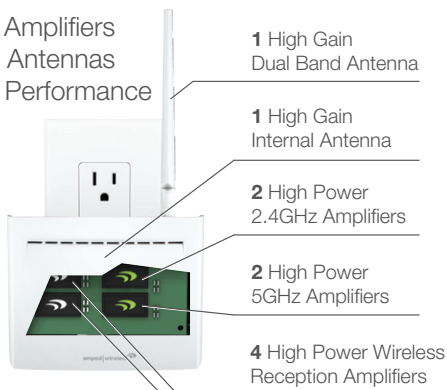

Gigabit Network Bridge
Connect one additional wired device, like a Smart TV, at gigabit speeds

HOW IT WORKS

The REC22A expands the range of any standard Wi-Fi router by repeating the signal (2.4GHz and/or 5GHz) and redistributing it in a new, extended location.

HIGH POWER TECHNOLOGY

High Power Amplifiers & High Gain Antennas Boost Wi-Fi Performance

AMPED WIRELESS DIFFERENCE

Amplifiers	REC22A	Up to 600mW
	Standard Wi-Fi Devices	50mW
Antennas	REC22A	Up to 3dBi
	Standard Wi-Fi Devices	<1dBi

mW = Milliwatt (Output Power Measurement) dBi = Decibel (Antenna Gain Measurement)

PRODUCT COMPARISON

	AC600 Dual Band Compact Range Extender REC15A	AC1200 Dual Band Plug-In Range Extender REC22A	AC1200 Dual Band Range Extender REA20V2	AC1750 Dual Band Plug-In Range Extender REC33A	AC1750 Dual Band Range Extender RE1750A
SPEED PERFORMANCE					
AC600 Dual Band N+AC Speeds	●				
AC1200 Dual Band N+AC Speeds		●	●		
AC1750 Dual Band N+AC Speeds				●	●
OUTPUT POWER / COVERAGE					
Up to 500mW / 6,500 sq ft	●				
Up to 600mW / 10,000 sq ft		●		●	
Up to 800mW / 12,000 sq ft			●		●
ANTENNAS					
High Gain Antennas	1	2	2	3	3
Detachable Antennas	1	1	2	1	3
Dual Band	●	●	●	●	●
KEY FEATURES					
Discreet Plug-In Design	●	●		●	
Universal: Works with All Routers*	●	●	●	●	●
Wired Ports	1	1	5	1	5
Gigabit Ports & Power Processor		●	●	●	●
Simultaneous Dual Band Less Interference	●	●	●	●	●
USB Storage Support			●		●
Signal Strength LED		●		●	
Qualcomm® VIVE™ 11ac Technology		●	●	●	●