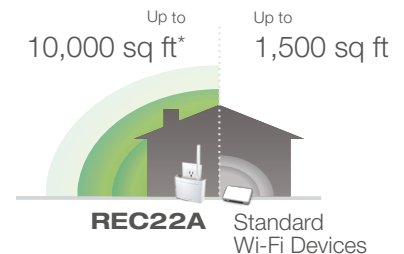

UP TO 10,000 SQ FT

KEY FEATURES

- Long Range Wi-Fi**
Extend the range of any single or dual band Wi-Fi router by up to 10,000 sq ft*
- Eliminate Wi-Fi Dead Spots**
Achieve maximum range with 8 high power amplifiers and a high gain antenna
- Ultra-Fast AC1200 Wi-Fi**
Supports next-gen AC1200 Wi-Fi for 300Mbps on 2.4GHz and 867Mbps on 5GHz
- Simultaneous Dual Band Wi-Fi**
Repeat both 2.4GHz and 5GHz signals simultaneously for maximum bandwidth
- BoostBand™ Technology**
Streamline Wi-Fi traffic and increase speeds by up to 2X*
- Guest Networks & User Access**
Create up to 8 networks for guests and restrict access to specific users
- Wi-Fi Coverage Control**
Adjust the distance of your wireless network for more control
- AirPlay®, AirPrint™, & Home Sharing**
Works with all Apple networking features
- Gigabit Network Bridge**
Connect one additional wired device, like a Smart TV, at gigabit speeds

HOW IT WORKS

The REC22A expands the range of any standard Wi-Fi router by repeating the signal (2.4GHz and/or 5GHz) and redistributing it in a new, extended location.

HIGH POWER TECHNOLOGY

High Power Amplifiers & High Gain Antennas Boost Wi-Fi Performance

AMPED WIRELESS DIFFERENCE

Amplifiers	REC22A	Up to 600mW
	Standard Wi-Fi Devices	50mW
Antennas	REC22A	Up to 3dBi
	Standard Wi-Fi Devices	<1dBi

mW = Milliwatt (Output Power Measurement) dBi = Decibel (Antenna Gain Measurement)