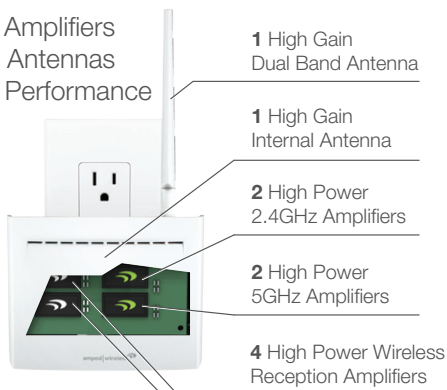

HIGH POWER TECHNOLOGY

High Power Amplifiers & High Gain Antennas Boost Wi-Fi Performance