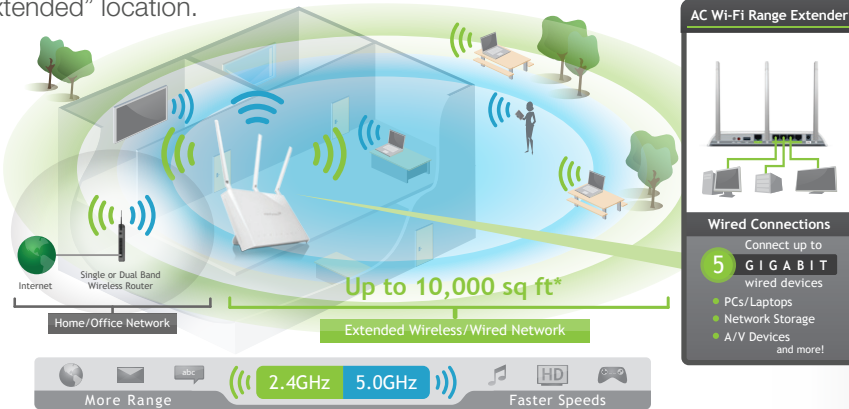

HOW IT WORKS

The REA20 expands the range of any Wi-Fi network by repeating the signal (2.4GHz and/or 5.0GHz) from the router and redistributing it in a new "extended" location.

HIGH POWER TECHNOLOGY