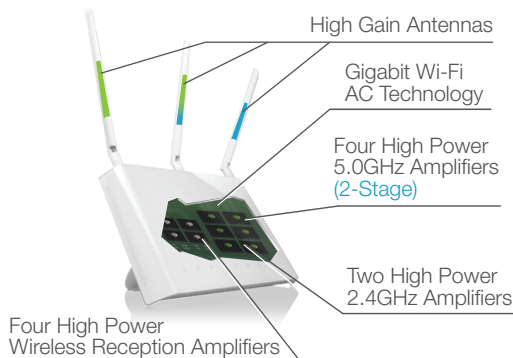

HIGHPOWER™ AC1200 WI-FI® RANGE EXTENDER

DUAL BAND | 700mW | 5 GIGABIT PORTS

The Amped Wireless High Power 700mW Dual Band AC1200 Wi-Fi Range Extender expands the range of any 802.11a/b/g/n/ac Wi-Fi network by repeating the signal (2.4GHz and/or 5.0GHz) from a Wi-Fi router and redistributing it in a new "extended" location. The REA20 is equipped with a total of 10 amplifiers, 2 x 2.4GHz amplifiers, 4 x 5.0GHz amplifiers, 4 low noise amplifiers, and 3 high gain antennas to provide industry leading, extended Wi-Fi coverage. The REA20 features 5 gigabit ports that allow additional network devices to connect at blazing fast speeds. The Range Extender works with all brands of single or dual band Wi-Fi routers and service provider gateways. Unleash your iPads, Android tablets, smartphones and e-readers with the most powerful, fastest, universal range extender available.

UP TO 10,000 SQ FT

KEY FEATURES

- **LONG RANGE WI-FI**
  Extend coverage for your large home or office by up to 10,000 sq ft*
- **ELIMINATE WI-FI DEAD SPOTS**
  Penetrate walls with high power, dual band Wi-Fi
- **SIMULTANEOUS DUAL BAND WI-FI**
  Extend 2.4GHz and 5.0GHz networks simultaneously for more bandwidth
- **GUEST NETWORKS & USER ACCESS**
  Create up to 8 networks for guests and restrict access to specific users
- **WI-FI COVERAGE CONTROL**
  Adjust the distance of your wireless network
- **POWERFUL PROCESSOR**
  Experience more with faster networking speeds
- **SHARE FILES WITH USB**
  Attach a USB drive and easily share files within your network
- **GIGABIT NETWORK BRIDGE**
  Connect more wired devices to your network without sacrificing speed
- **AIRPLAY®, AIRPRINT™, & HOME SHARING**
  Works with all Apple networking features
- **UNIVERSALLY COMPATIBLE**
  Works with any Router or Gateway: including Linksys, Verizon, Netgear & more*