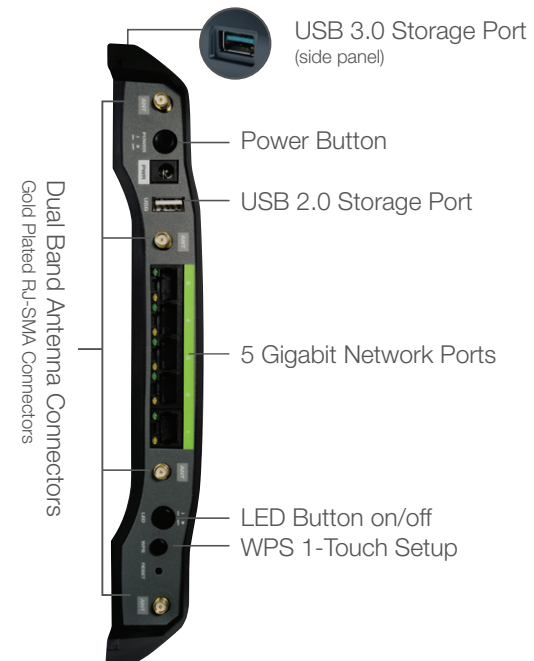

TECHNICAL SPECIFICATIONS

Frequency Bands: 2.4GHz/5GHz 802.11a/b/g/n/ac

Wireless Speed: 2.4GHz 600Mbps +
5GHz 1300Mbps (simultaneous)

Processor: 1GHz Dual-Core Processor

Memory: 128MB DDR3

Amplifiers: 3 x 2.4GHz Amplifiers

3 x 5GHz Amplifiers

8 x Low Noise Amplifiers

Antennas: 4 x Detachable High Gain 5dBi Dual Band Antennas

Ports: 5 x RJ-45 10/100/1000M (LAN)

1 x USB 3.0 Port

1 x USB 2.0 Port

PACKAGE CONTENTS

- **TITAN-EX**
  High Power AC1900 Wi-Fi Range Extender
- 4 x Detachable High Gain Dual Band Antennas
- Power Adapter (100-240v)
- Setup Guide
- CD: User's Guide & Installation Video

SYSTEM REQUIREMENTS

- Wireless 802.11a/b/g/n or ac 2.4GHz or 5GHz Network
- Computer, Tablet or Smartphone with Wi-Fi access and a web browser

Specifications are subject to change without notice.

² All transmission rates listed, for example 600Mbps for 2.4GHz and 1300Mbps for 5GHz, are the physical data rates. Actual data throughput will be lower and may depend on external factors as well as the combination of devices connected to the router. AC1900 wireless speeds are achieved when connecting to other AC1900 capable devices.

May not work with non-standard Wi-Fi routers or routers with altered firmware or proprietary firmware, such as those from third party sources or some Internet service providers. May not work with routers that do not comply with IEEE or Wi-Fi standards.

AirPlay, AirPrint, Home Sharing are either registered trademarks or trademarks of Apple Inc. Wi-Fi, Wi-Fi Protected Setup, and WPA2 are either registered trademarks or trademarks of the Wi-Fi Alliance.

Designed by Amped Wireless in the USA

Amped Wireless
13089 Peyton Dr. #C307
Chino Hills, CA 91709

www.ampedwireless.com

1 (888) 573-8830