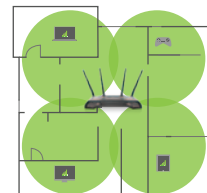

## KEY FEATURES

-  Up to 14,000 Sq Ft of Coverage  
Bring long range, reliable Wi-Fi to your entire home or office
-  Eliminate Wi-Fi Dead Spots  
Amplify Wi-Fi to the max with 14 amplifiers and 4 high gain antennas
-  Blazing-Fast AC1900 Speeds  
Move faster than ever with up to:  
2.4GHz 600Mbps + 5GHz 1300Mbps<sup>2</sup>
-  Simultaneous Dual-Band Wi-Fi  
Repeat both 2.4GHz and 5GHz signals simultaneously for maximum bandwidth
- 4xRx**  4 Antenna-Rx Technology  
The advanced 4 antenna reception boosting architecture strengthens connections
-  High Power Dual-Core Processor  
A 1GHz Dual-Core Processor handles heavy traffic with ease, for the best Wi-Fi experience
-  BoostBand™ Technology  
Streamline Wi-Fi traffic and increase speeds by up to 2X<sup>1</sup>
-  Wi-Fi Coverage Control  
Adjust the distance of your extended Wi-Fi network for more control
-  Guest Networks & User Access  
Create up to 8 networks for guests and restrict access to specific users
-  Stream & Game Without Lag  
Eliminate buffering for HD and 4K video streaming on all devices
-  AirPlay®, AirPrint™, & Home Sharing  
Compatible with all Apple networking features
-  Share Files with USB 3.0  
Attach a USB drive\* to instantly share files, locally, at blazing-fast speeds  
\* USB Storage device not included.

## HOW IT WORKS

The **TITAN-EX** expands the range of any standard Wi-Fi router by repeating the signal (2.4GHz and/or 5GHz) and redistributing it in a new, extended location at blazing-fast speeds.

## HIGH POWER TECHNOLOGY

A total of 14 amplifiers, a powerful 1GHz Dual-Core Processor and 4 Antenna-Rx Technology deliver unprecedented performance, reliability and coverage.

**TITAN-EX**  
4 Antenna-Rx Technology  
Up to 800mW of Power<sup>1</sup>  
5dBi Antenna Gain