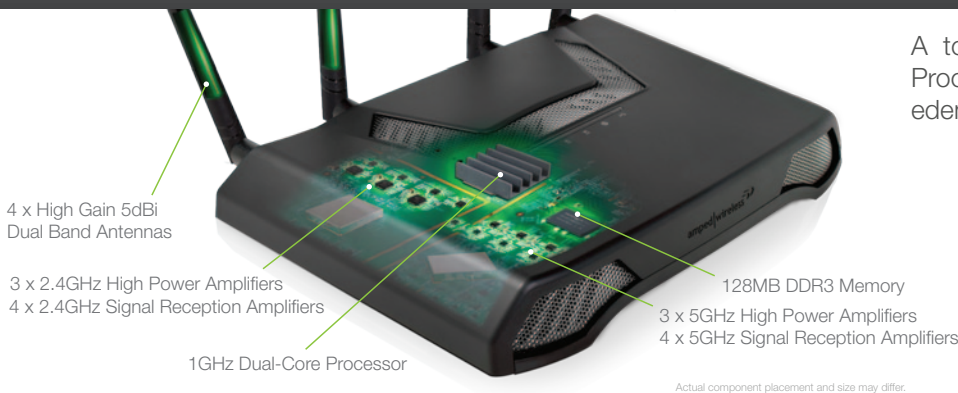

HIGH POWER TECHNOLOGY

A total of 14 amplifiers, a powerful 1GHz Dual-Core Processor and 4 Antenna-Rx Technology deliver unprecedented performance, reliability and coverage.