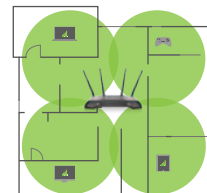

## HOW IT WORKS

The **TITAN-EX** expands the range of any standard Wi-Fi router by repeating the signal (2.4GHz and/or 5GHz) and redistributing it in a new, extended location at blazing-fast speeds.

## HIGH POWER TECHNOLOGY

A total of 14 amplifiers, a powerful 1GHz Dual-Core Processor and 4 Antenna-Rx Technology deliver unprecedented performance, reliability and coverage.

**TITAN-EX**  
4 Antenna-Rx Technology  
Up to 800mW of Power<sup>1</sup>  
5dBi Antenna Gain