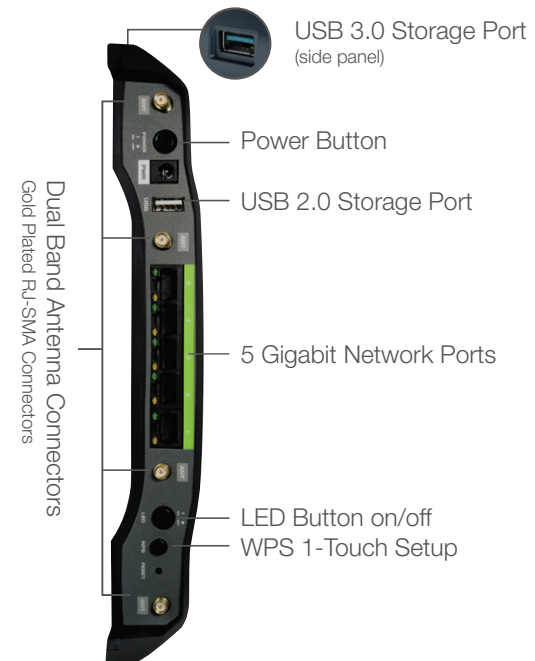

TECHNICAL SPECIFICATIONS

Frequency Bands: 2.4GHz/5GHz 802.11a/b/g/n/ac

Wireless Speed: 2.4GHz 600Mbps +
5GHz 1300Mbps (simultaneous)

Processor: 1GHz Dual-Core Processor

Memory: 128MB DDR3

Amplifiers: 3 x 2.4GHz Amplifiers

3 x 5GHz Amplifiers

8 x Low Noise Amplifiers

Antennas: 4 x Detachable High Gain 5dBi Dual Band Antennas

Ports: 5 x RJ-45 10/100/1000M (LAN)

1 x USB 3.0 Port

1 x USB 2.0 Port

PACKAGE CONTENTS

- **TITAN-EX**
  High Power AC1900 Wi-Fi Range Extender
- 4 x Detachable High Gain Dual Band Antennas
- Power Adapter (100-240v)
- Setup Guide
- CD: User's Guide & Installation Video

SYSTEM REQUIREMENTS

- Wireless 802.11a/b/g/n or ac 2.4GHz or 5GHz Network
- Computer, Tablet or Smartphone with Wi-Fi access and a web browser

² All transmission rates listed, for example 600Mbps for 2.4GHz and 1300Mbps for 5GHz, are the physical data rates. Actual data throughput will be lower and may depend on external factors as well as the combination of devices connected to the router. AC1900 wireless speeds are achieved when connecting to other AC1900 capable devices.

May not work with non-standard Wi-Fi routers or routers with altered firmware or proprietary firmware, such as those from third party sources or some Internet service providers. May not work with routers that do not comply with IEEE or Wi-Fi standards.

AirPlay, AirPrint, Home Sharing are either registered trademarks or trademarks of Apple Inc. Wi-Fi, Wi-Fi Protected Setup, and WPA2 are either registered trademarks or trademarks of the Wi-Fi Alliance.

Designed by Amped Wireless in the USA

Amped Wireless
13089 Peyton Dr. #C307
Chino Hills, CA 91709

www.ampedwireless.com

1 (888) 573-8830