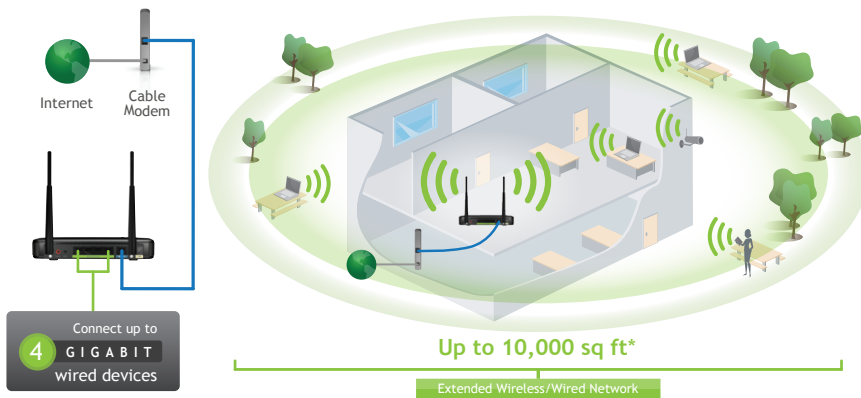

High Power Wireless-N 600mW Gigabit Router

R10000G

The Amped Wireless High Power Wireless-N 600mW Gigabit Router provides long range, high performance wireless Internet access over extreme distances. The R10000G is equipped with advanced dual 600mW wireless amplifiers and detachable high gain antennas to provide up to 10,000 sq ft of high performance Wi-Fi coverage. The High Power Gigabit Router features a powerful 620MHz internal processor, five gigabit networking ports for blazing fast wired connections and MIMO Wi-Fi technology for ultra-fast wireless speeds. The High Power Gigabit Router is great for providing extreme range Wi-Fi coverage and ultra-fast wired connections for large homes (and backyards), and multi-floor offices or warehouses.

How it Works:

The High Power Wireless-N 600mW Gigabit Router shares a broadband Internet connection with wired computers and delivers extreme wireless coverage up to 10,000 sq ft.*

Advanced Amped Technology:

High Power Dual Amplifiers and Antennas boost Wi-Fi performance

mW = Milliwatt (Output Power Measurement)
dBi = Decibels (Antenna Gain Measurement)

RANGE BOOST

1X 2X 3X

MORE POWER = MORE RANGE

GREAT FOR

LARGE HOMES

OFFICES

Key Features

Extreme Range

Provide wireless internet access over large areas (up to 10,000 sq ft)

Ultra Powerful

Dual 2.4GHz amplifiers and 5dBi antennas penetrate walls and eliminate Wi-Fi dead spots