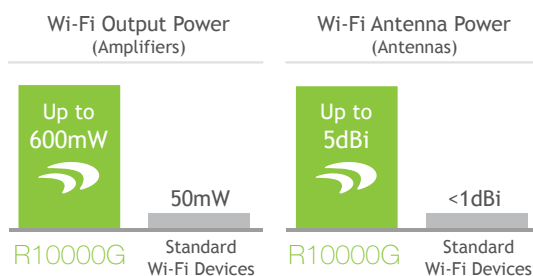

How it Works:

The High Power Wireless-N 600mW Gigabit Router shares a broadband Internet connection with wired computers and delivers extreme wireless coverage up to 10,000 sq ft.*

Advanced Amped Technology:

High Power Dual Amplifiers and Antennas boost Wi-Fi performance

mW = Milliwatt (Output Power Measurement)
dBi = Decibels (Antenna Gain Measurement)

Smart Setup Wizard

- 1 Connect the High Power Router to your modem
- 2 Connect your computer to the High Power Router
- 3 Run the Smart Setup Wizard

Product Feature Set & Performance Comparison:

Technical Specifications:

Wireless Standard: 802.11n, 802.11b/g
 Frequency Band: 2.4GHz
 Processor Clock Speed: 620MHz
 Wireless Speed: 300Mbps (Rx), 300Mbps (Tx)
 Amplifier: Dual 2.4GHz Amplifiers
 Dual Low Noise Amplifiers
 Wireless Security: WEP, WPA, WPA2, WPA Mixed, WPS
 Wireless Access Scheduling: Specific day and time
 Wireless Coverage Control: 15% - 100% Output Power
 Guest Wireless Networks (Up to 4 Additional)
 Supports Wireless Multimedia (WMM)
 Smart Firewall (SPI, NAT)
 Parental Controls (Website Blocking)
 Users Access Control (MAC, IP Filtering)
 Quality of Service (QoS)
 Antennas:
 • 2 x Detachable High Gain Antennas
 • 2 x Reverse SMA Connectors
 Ports:
 • 1 x RJ-45 10/100/1000M WAN Port (Modem Port)
 • 4 x RJ-45 10/100/1000M LAN Ports (Local Ports)
 Mounting:
 • Wall, Stand or Desktop
 Warranty: 1 Year