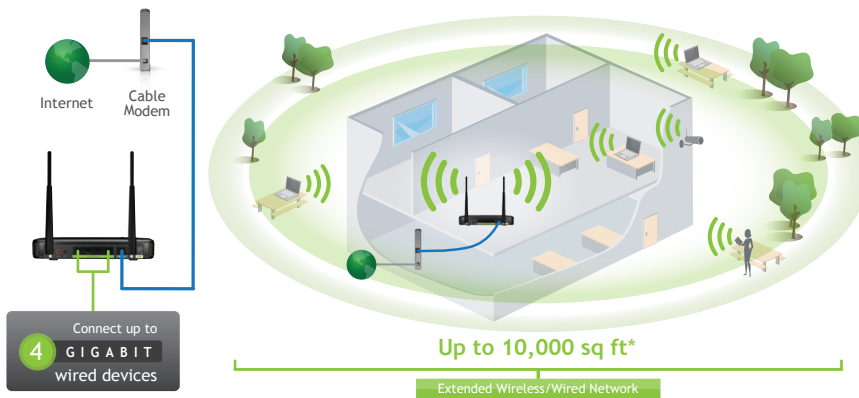

How it Works:

The High Power Wireless-N 600mW Gigabit Router shares a broadband Internet connection with wired computers and delivers extreme wireless coverage up to 10,000 sq ft.*

Advanced Amped Technology:

High Power Dual Amplifiers and Antennas boost Wi-Fi performance

mW = Milliwatt (Output Power Measurement)
dBi = Decibels (Antenna Gain Measurement)

Smart Setup Wizard

- 1 Connect the High Power Router to your modem
- 2 Connect your computer to the High Power Router
- 3 Run the Smart Setup Wizard