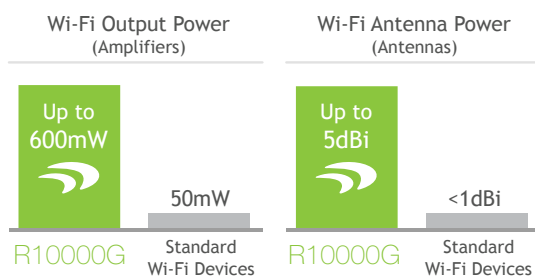

High Power Wireless-N 600mW Gigabit Router

R10000G

The Amped Wireless High Power Wireless-N 600mW Gigabit Router provides long range, high performance wireless Internet access over extreme distances. The R10000G is equipped with advanced dual 600mW wireless amplifiers and detachable high gain antennas to provide up to 10,000 sq ft of high performance Wi-Fi coverage. The High Power Gigabit Router features a powerful 620MHz internal processor, five gigabit networking ports for blazing fast wired connections and MIMO Wi-Fi technology for ultra-fast wireless speeds. The High Power Gigabit Router is great for providing extreme range Wi-Fi coverage and ultra-fast wired connections for large homes (and backyards), and multi-floor offices or warehouses.

How it Works:

The High Power Wireless-N 600mW Gigabit Router shares a broadband Internet connection with wired computers and delivers extreme wireless coverage up to 10,000 sq ft.*

Advanced Amped Technology:

High Power Dual Amplifiers and Antennas boost Wi-Fi performance

mW = Milliwatt (Output Power Measurement)
dBi = Decibels (Antenna Gain Measurement)

RANGE BOOST

1X 2X 3X

MORE POWER = MORE RANGE

GREAT FOR

LARGE HOMES