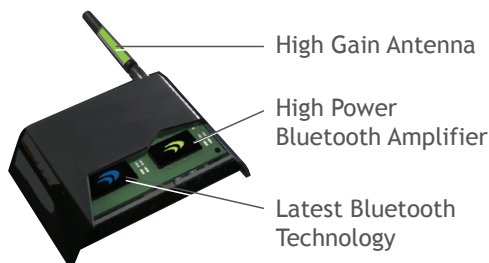

COMPATIBLE WITH ANY SPEAKER

Compatible with any Bluetooth device & any speaker with 3.5mm or RCA inputs.

System Requirements

- Bluetooth® capable device (smartphone, tablet, computer, etc.)
- Powered speakers with 3.5mm or RCA inputs

Package Contents

- Long Range Bluetooth® Speaker Adapter
- RCA to 3.5mm cable
- Power Adapter
- User's Guide