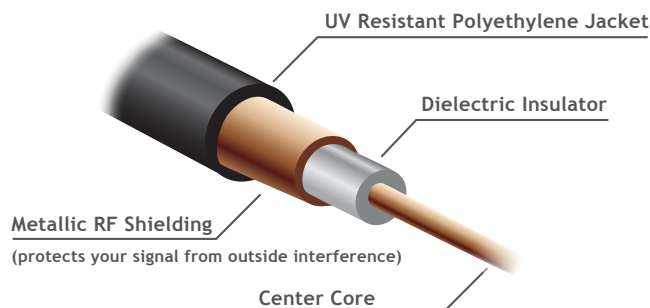

Premium 25ft Outdoor WiFi Antenna Cable

APC25EX

OUTDOOR SERIES

The Amped Wireless Premium 25ft Outdoor WiFi Antenna Cable is a durable, low signal loss, outdoor WiFi antenna extension cable for use with outdoor WiFi antennas. The APC25EX is made from the highest quality material and craftsmanship to provide a durable (designed to last over 20 years outdoors), weatherproof cable that allows your wireless device and antenna to perform at the highest levels.

How it Works:

The Premium Outdoor WiFi Cable provides a reliable and durable connection between your wireless device and your antenna for maximum signal strength and performance.

* The wireless device, jumper cable, surge protector, and outdoor antenna are not included and must be purchased separately.

Amped Wireless Technology

Premium Quality Outdoor Cable

The Premium Outdoor WiFi Cable is made from the highest quality material and craftsmanship to provide a durable (designed to last over 20 years outdoor), weatherproof cable that allows your wireless device and antenna to perform at the highest levels.