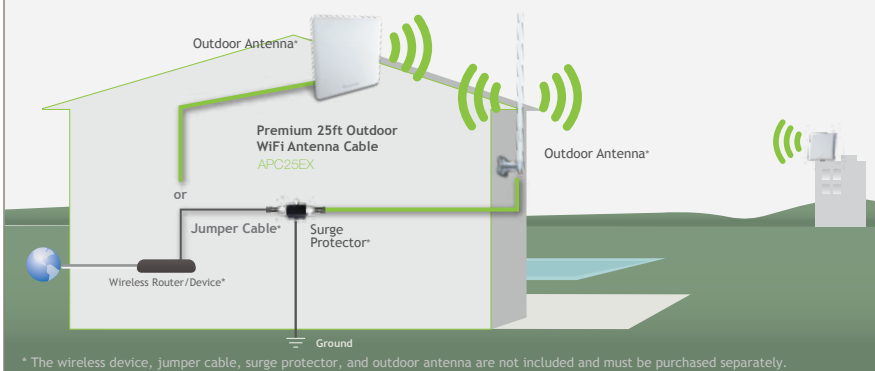

Premium 25ft Outdoor WiFi Antenna Cable

APC25EX

OUTDOOR SERIES

The Amped Wireless Premium 25ft Outdoor WiFi Antenna Cable is a durable, low signal loss, outdoor WiFi antenna extension cable for use with outdoor WiFi antennas. The APC25EX is made from the highest quality material and craftsmanship to provide a durable (designed to last over 20 years outdoors), weatherproof cable that allows your wireless device and antenna to perform at the highest levels.

How it Works:

The Premium Outdoor WiFi Cable provides a reliable and durable connection between your wireless device and your antenna for maximum signal strength and performance.

* The wireless device, jumper cable, surge protector, and outdoor antenna are not included and must be purchased separately.

Amped Wireless Technology

Premium Quality Outdoor Cable

The Premium Outdoor WiFi Cable is made from the highest quality material and craftsmanship to provide a durable (designed to last over 20 years outdoor), weatherproof cable that allows your wireless device and antenna to perform at the highest levels.

Designed by Amped Wireless in the USA

Amped Wireless
www.ampedwireless.com
sales@ampedwireless.com
 1(888) 573-8830

© 2011 Amped Wireless. All rights reserved.

Key Features

- Extends outdoor WiFi antenna installations up to 25 feet
- High quality, low signal loss for maximum signal efficiency
- Rugged weatherproof construction: Lasts over 20 years in outdoor conditions
- RF Shielding: Provides immunity to RF interference
- Flexible: Easy to bend for custom installations