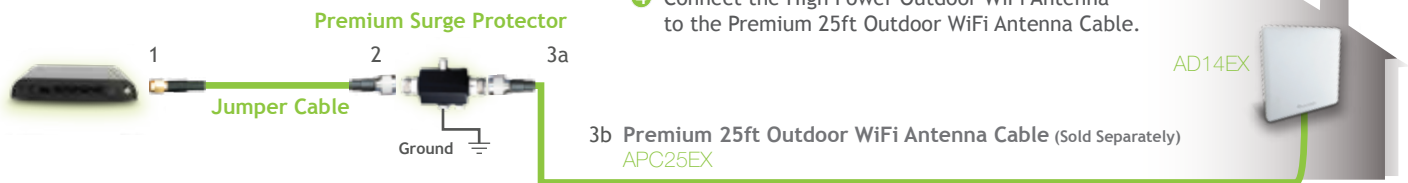

The internal components are finely tuned for maximum signal transfer efficiency from your wireless device.

- Back Panel

The back panel features a weather sealed stainless steel plate, rugged mounts (for attaching the mounting kit) and a nickel plated N-Type Female connector.

## How to Install the Outdoor Antenna

- 1 Using the included 3ft Jumper Cable, attach the SMA Plug to the RJ-SMA antenna connector on your wireless device.
- 2 Connect the other end of the Jumper cable to the included Premium Surge Protector.
- 3 Use the Premium 25ft Outdoor Antenna Cable (Sold Separately) to:
  - a) Connect one end to the Surge Protector and...
  - b) Extend your installation outdoors
- 4 Connect the High Power Outdoor WiFi Antenna to the Premium 25ft Outdoor WiFi Antenna Cable.

## Kit Contents

- High Power Outdoor 14dBi Directional WiFi Antenna
- Mounting Kit: Pole or Wall Mounting
- Premium Surge Protector: Protection from Lightning Surges
- 3ft N-Plug to RP-SMA Jumper Cable: Easy connection to standard wireless devices with detachable antennas (SMA antenna connectors)