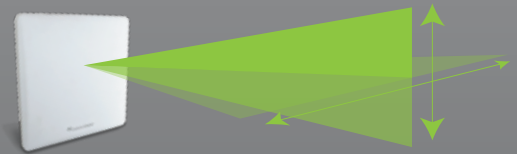

Wireless Coverage Pattern

- Concentrates WiFi power to a single direction for more wireless range and performance