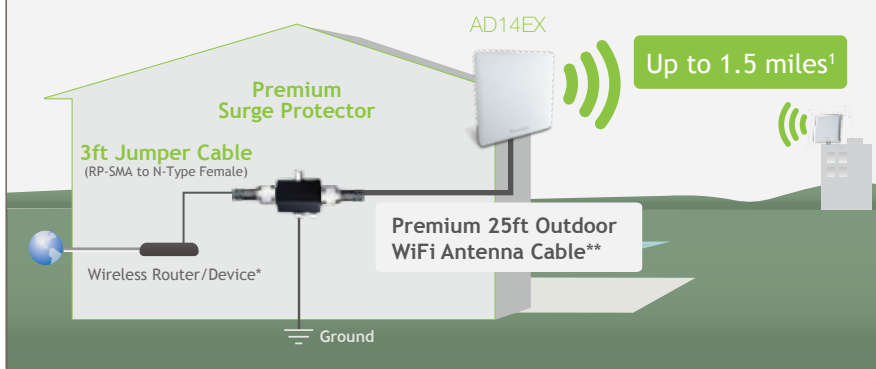

## High Power 14dBi Outdoor Directional WiFi Antenna Kit

AD14EX

OUTDOOR SERIES

The Amped Wireless High Power 14dBi Directional Outdoor WiFi Antenna is designed to increase the signal strength and range of your 2.4GHz 802.11b/g/n WiFi device in a single direction. The high gain antenna provides WiFi devices, such as routers, access points, adapters, cameras and bridges, with more powerful, directional, point to point, WiFi coverage.

### How it Works:

The High Power Outdoor Directional WiFi Antenna replaces the antenna of your wireless device to extend wireless distance up to 1.5 miles<sup>1</sup> in a single direction.

\* Not Included

## How to Install the Outdoor Antenna

- 1 Using the included 3ft Jumper Cable, attach the SMA Plug to the RJ-SMA antenna connector on your wireless device.
- 2 Connect the other end of the Jumper cable to the included Premium Surge Protector.
- 3 Use the Premium 25ft Outdoor Antenna Cable (Sold Separately) to:
  - a) Connect one end to the Surge Protector and...
  - b) Extend your installation outdoors
- 4 Connect the High Power Outdoor WiFi Antenna to the Premium 25ft Outdoor WiFi Antenna Cable.

## Kit Contents

- High Power Outdoor 14dBi Directional WiFi Antenna
- Mounting Kit: Pole or Wall Mounting
- Premium Surge Protector: Protection from Lightning Surges
- 3ft N-Plug to RP-SMA Jumper Cable: Easy connection to standard wireless devices with detachable antennas (SMA antenna connectors)